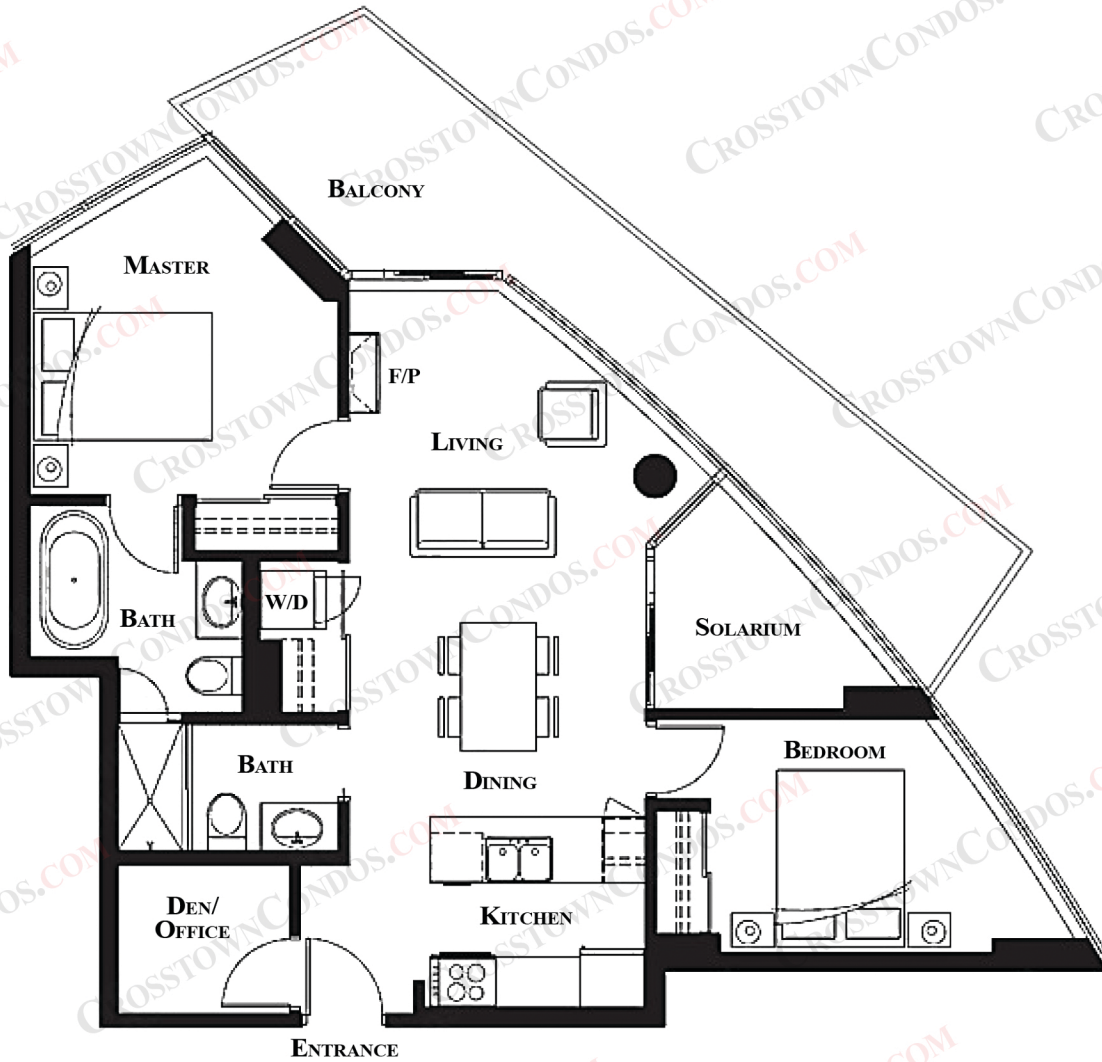

CROSTOWNCONDOS.COM

#202 - #1803/689 ABBOTT STREET
2 BEDROOM
919 SqFt