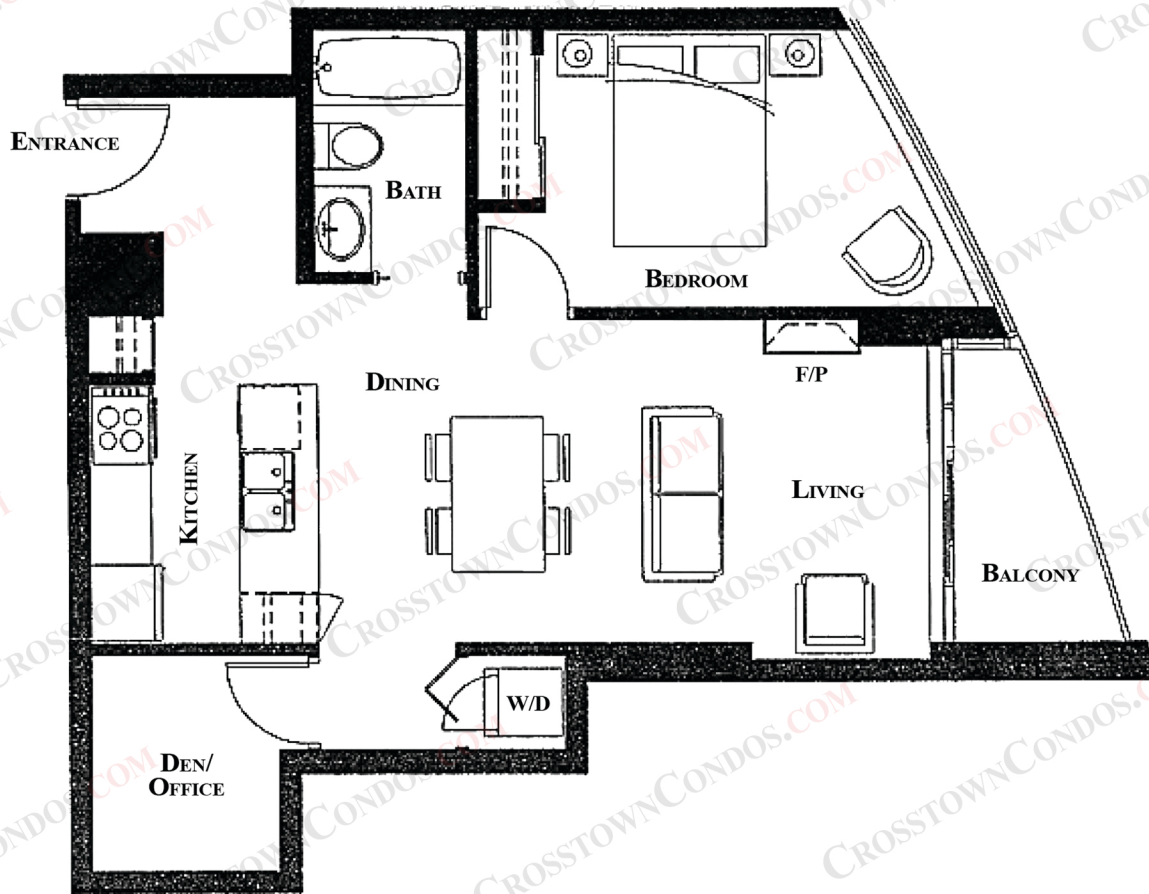

# CROSTOWNCONDOS.COM

**#203 - #1803/689 ABBOTT STREET**

**1 BEDROOM**

**680 SqFt**