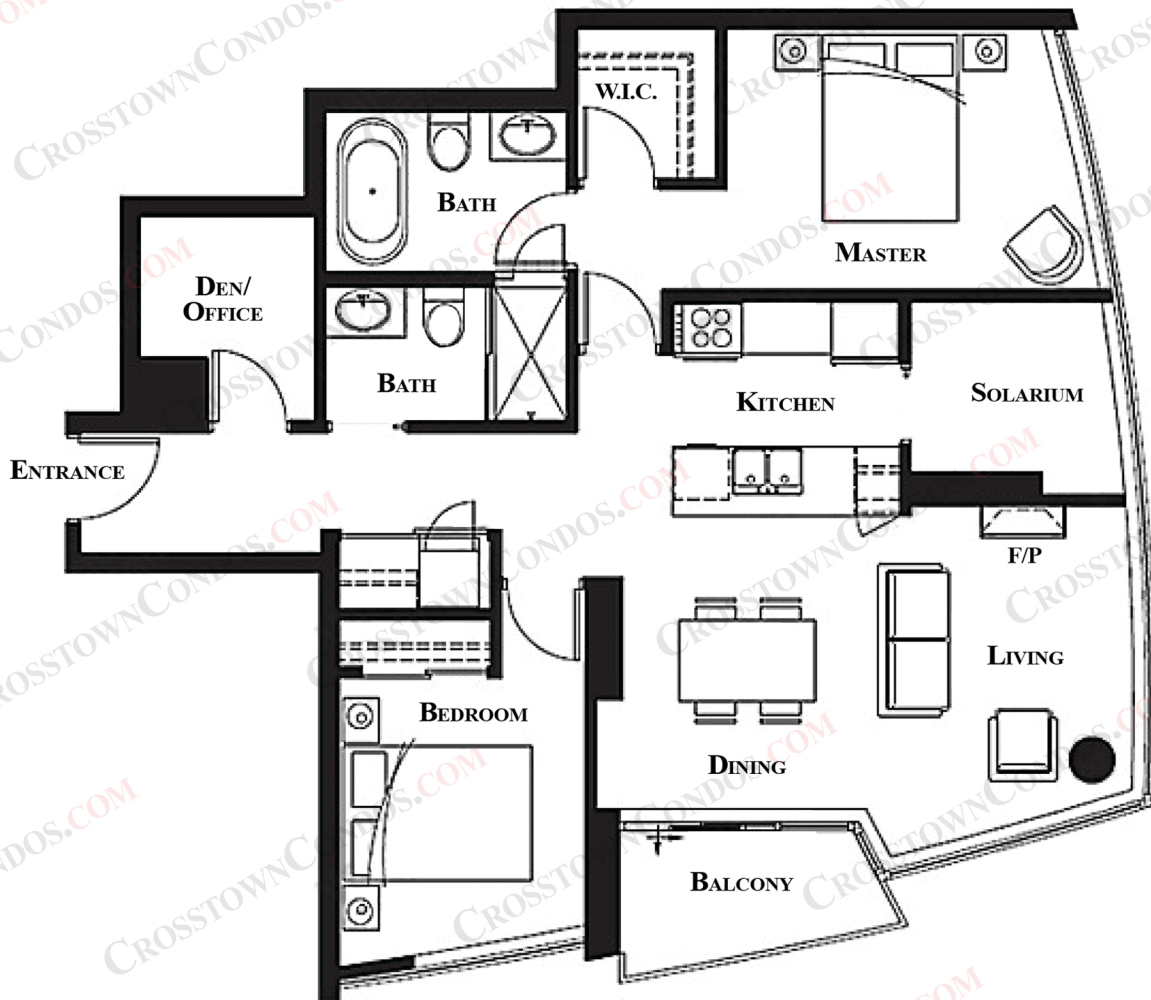

CROSTOWNCONDOS.COM

#305 - #1805/689 ABBOTT STREET

2 BEDROOM

1037 SQFT