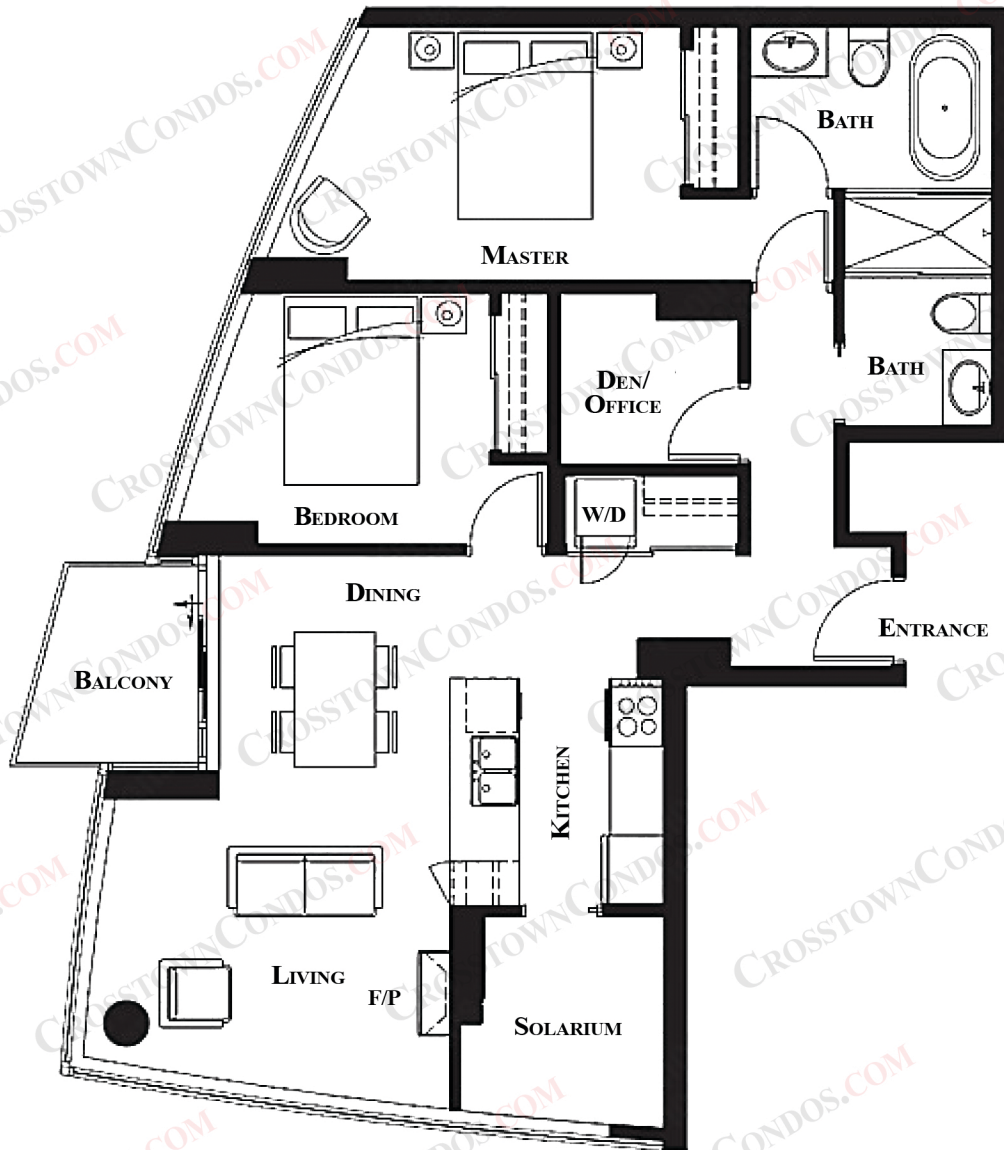

CROSTOWNCONDOS.COM

#308 - #1808/689 ABBOTT STREET
2 BEDROOM
1024 SqFt