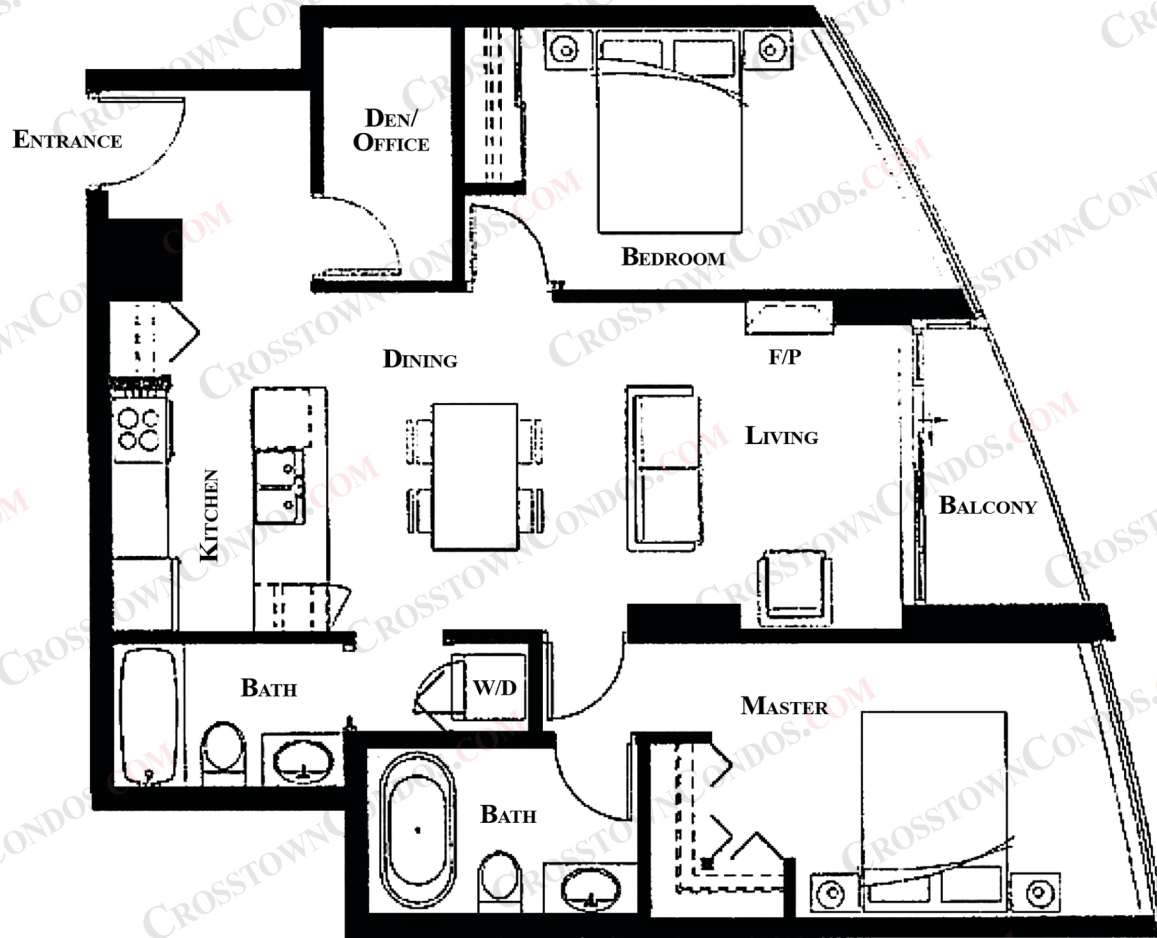

CROSTOWNCONDOS.COM

#1903 - #3303/689 ABBOTT STREET

2 BEDROOM

926 SqFt