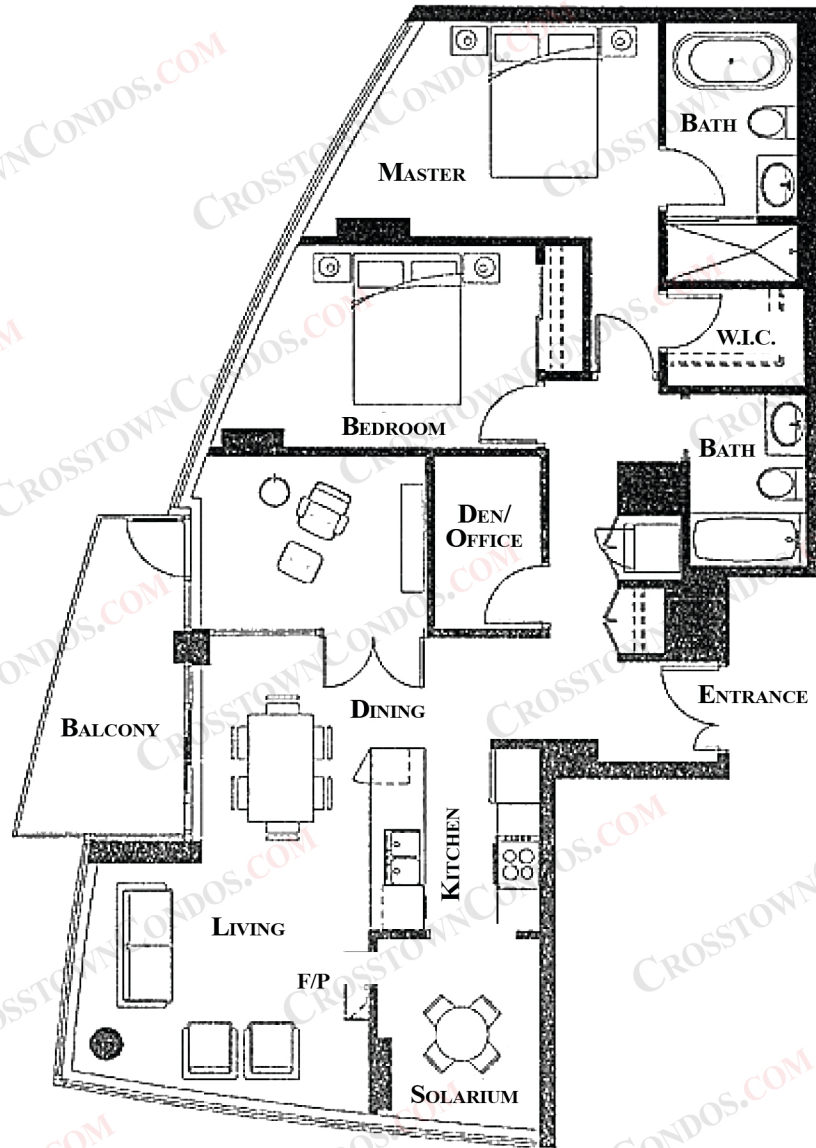

CROSTOWNCONDOS.COM

#3605/689 ABBOTT STREET

2 BEDROOM

1232 SQFT