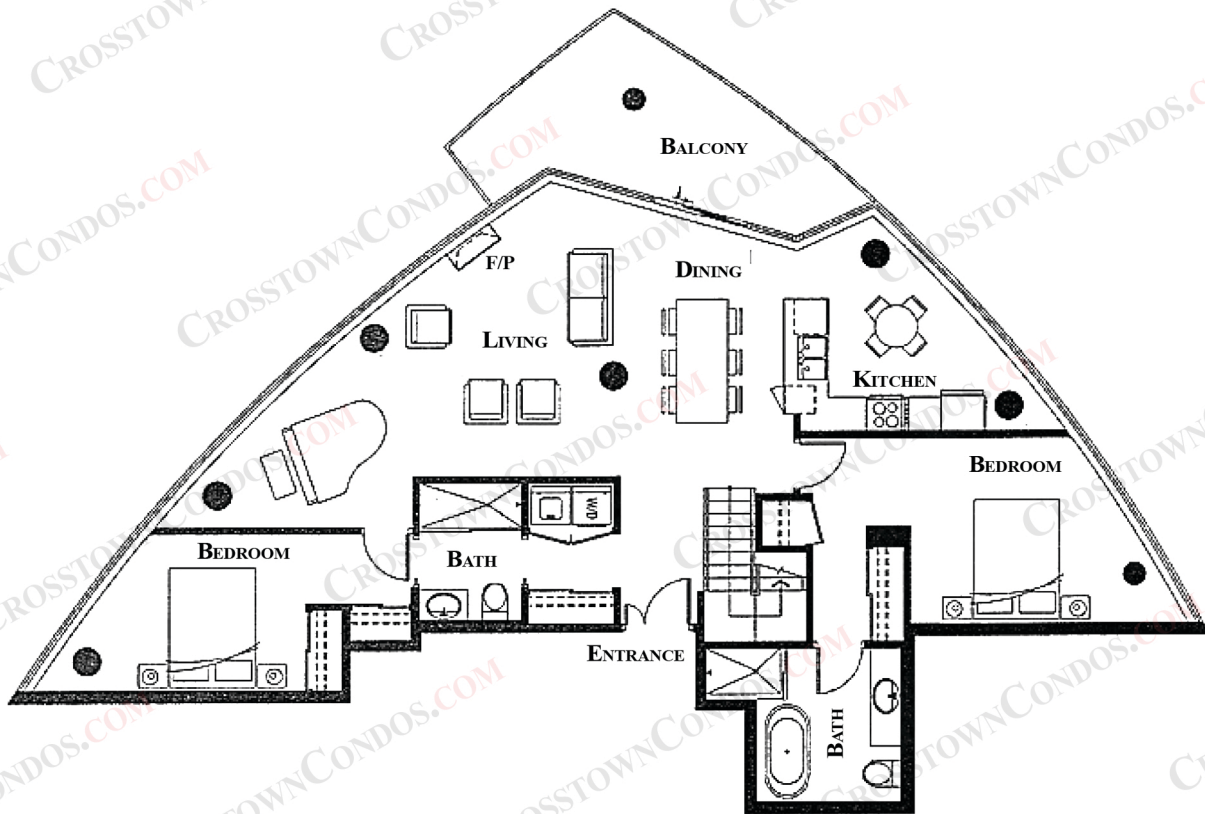

CROSTOWNCONDOS.COM

#3701/689 ABBOTT STREET
3 BEDROOM
1956 SqFt