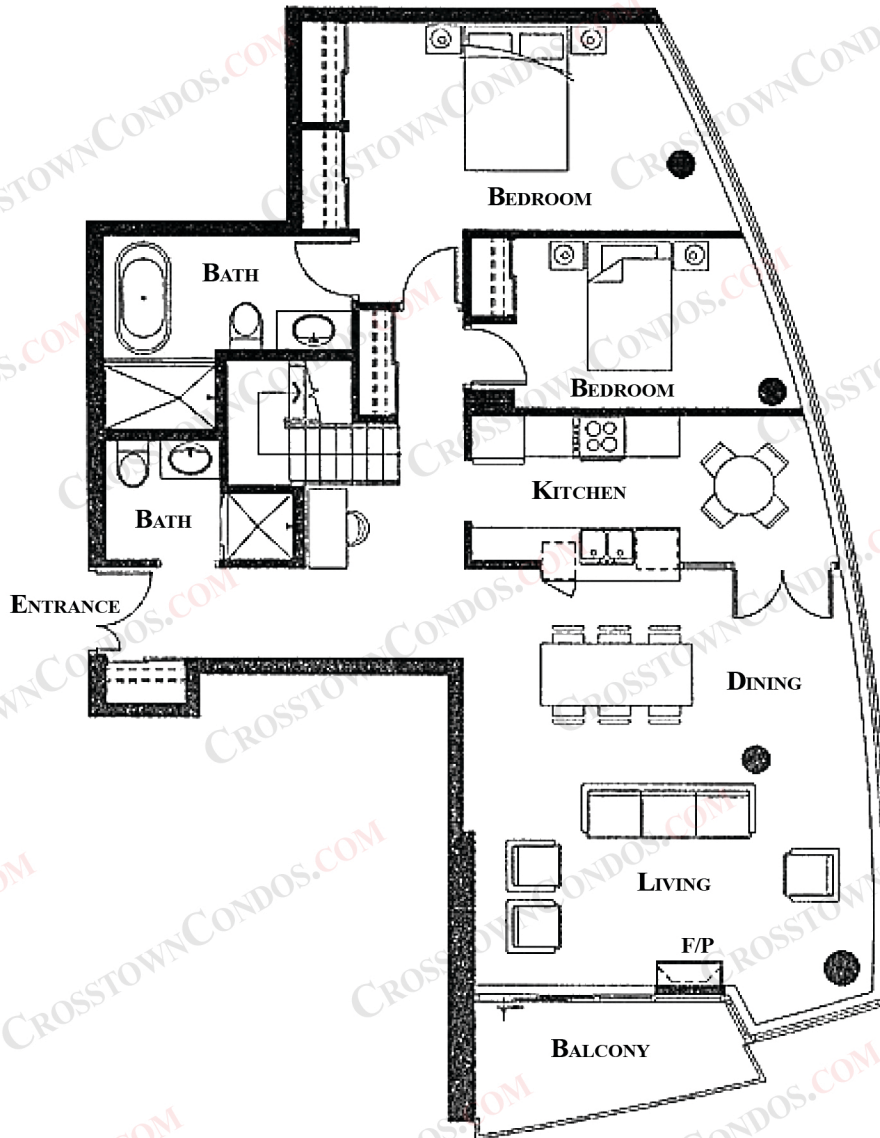

CROSTOWNCONDOS.COM

#3702/689 ABBOTT STREET

3 BEDROOM

1875 SqFt