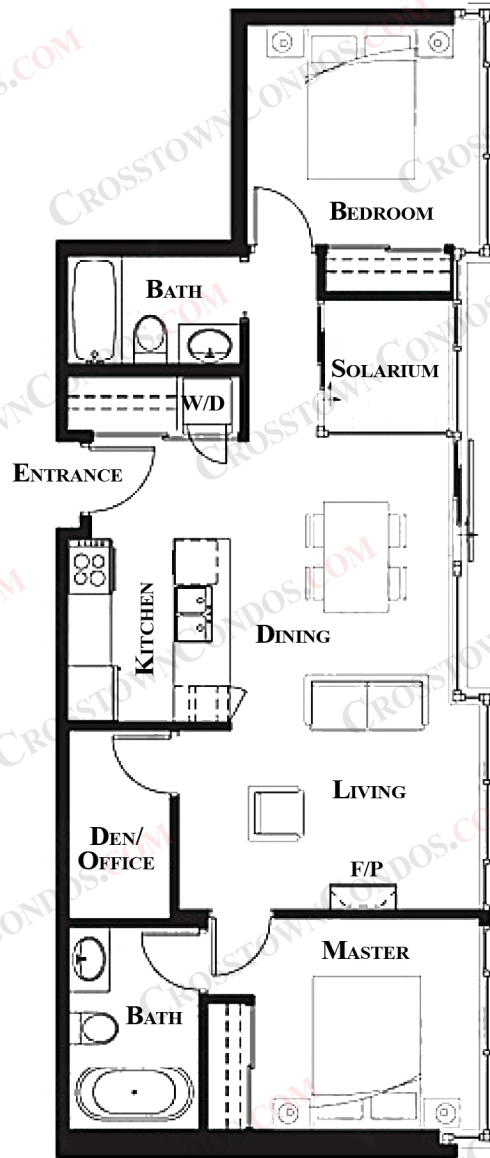

CROSTOWNCONDOS.COM

#301 - #701/633 ABBOTT STREET

2 BEDROOM

933 SqFt