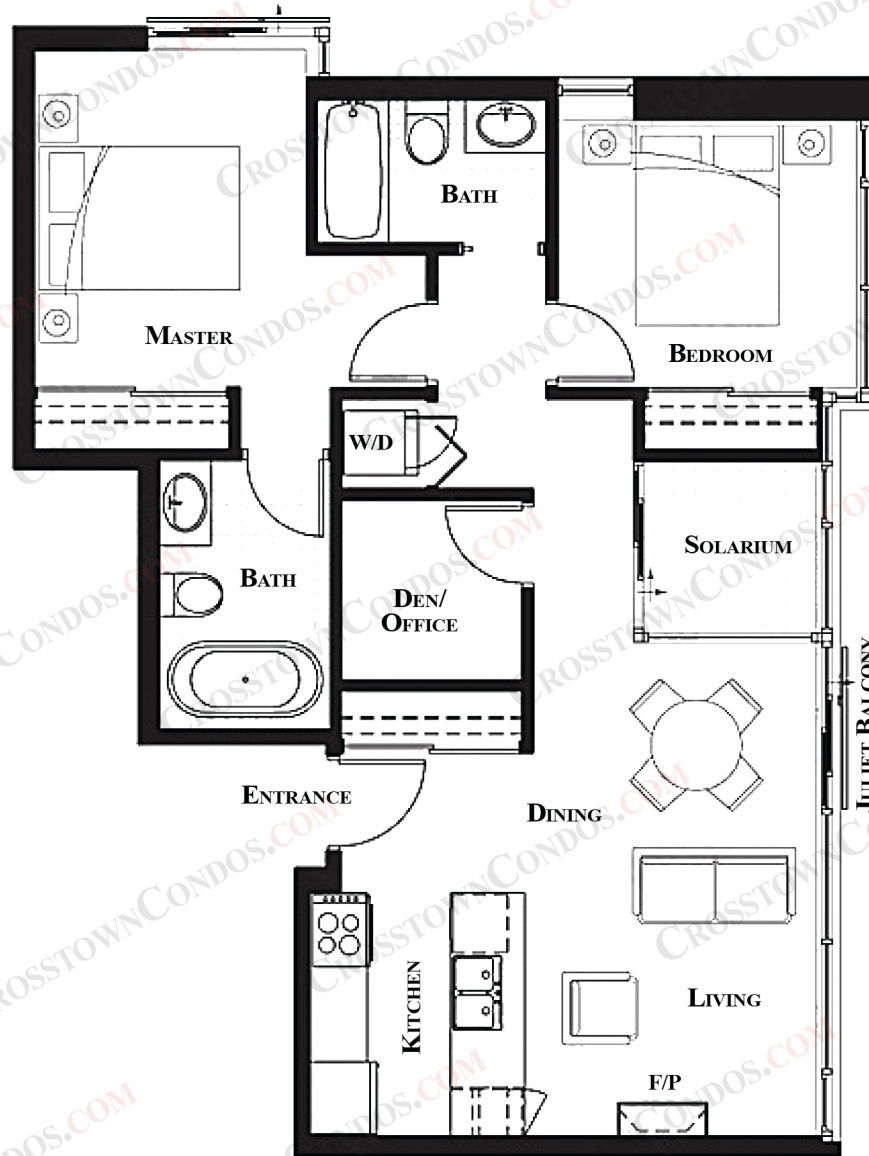

CROSTOWNCONDOS.COM

#307 - #707/633 ABBOTT STREET

2 BEDROOM

916 SqFt