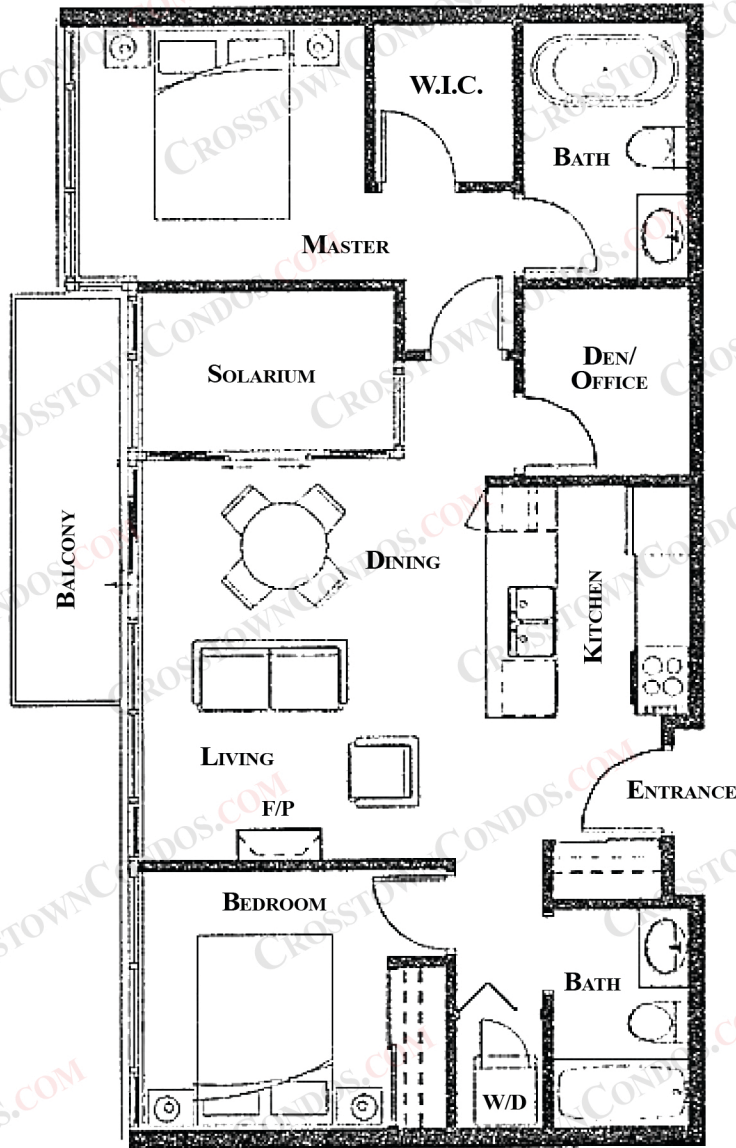

CROSTOWNCONDOS.COM

#305 - #705/633 ABBOTT STREET

2 BEDROOM

874 SqFt