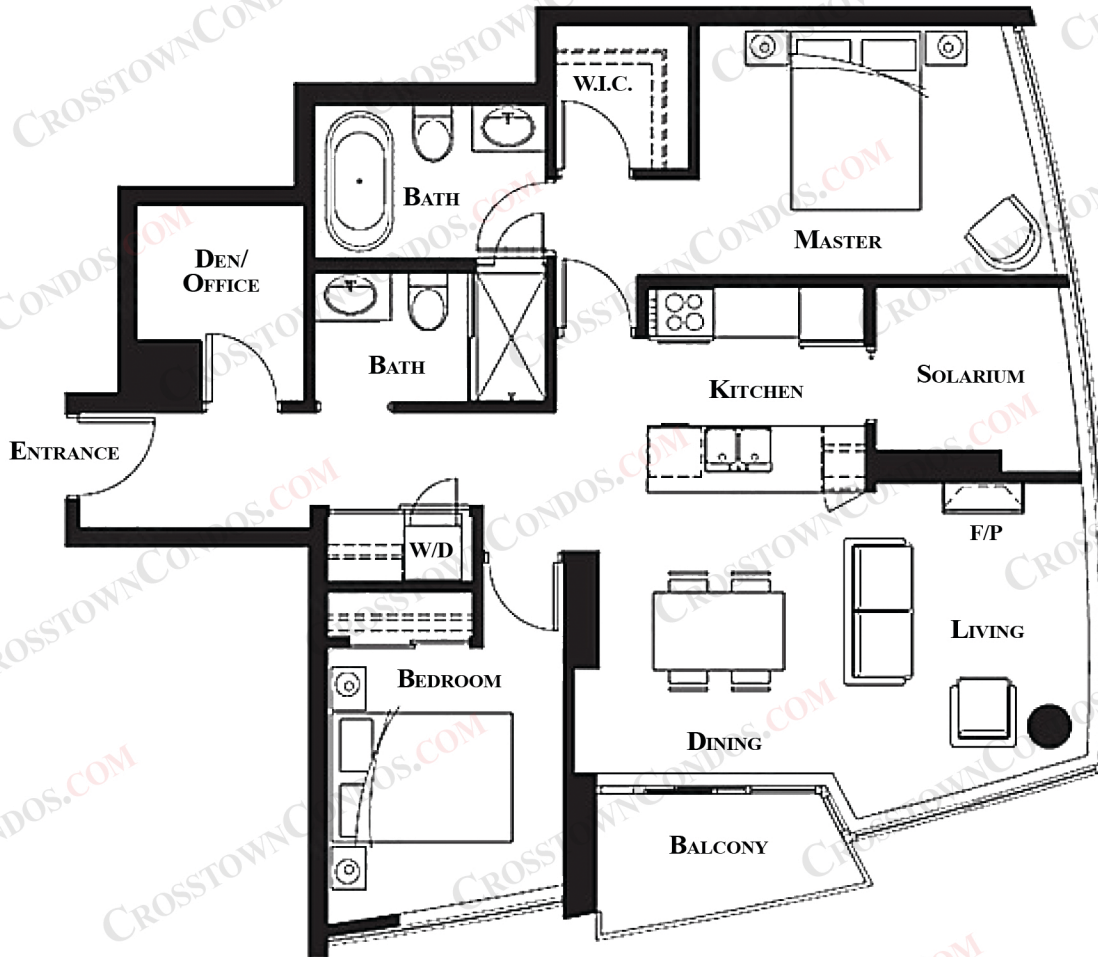

CROSTOWNCONDOS.COM

#205 - #1803/689 ABBOTT STREET

2 BEDROOM

1042 SqFt