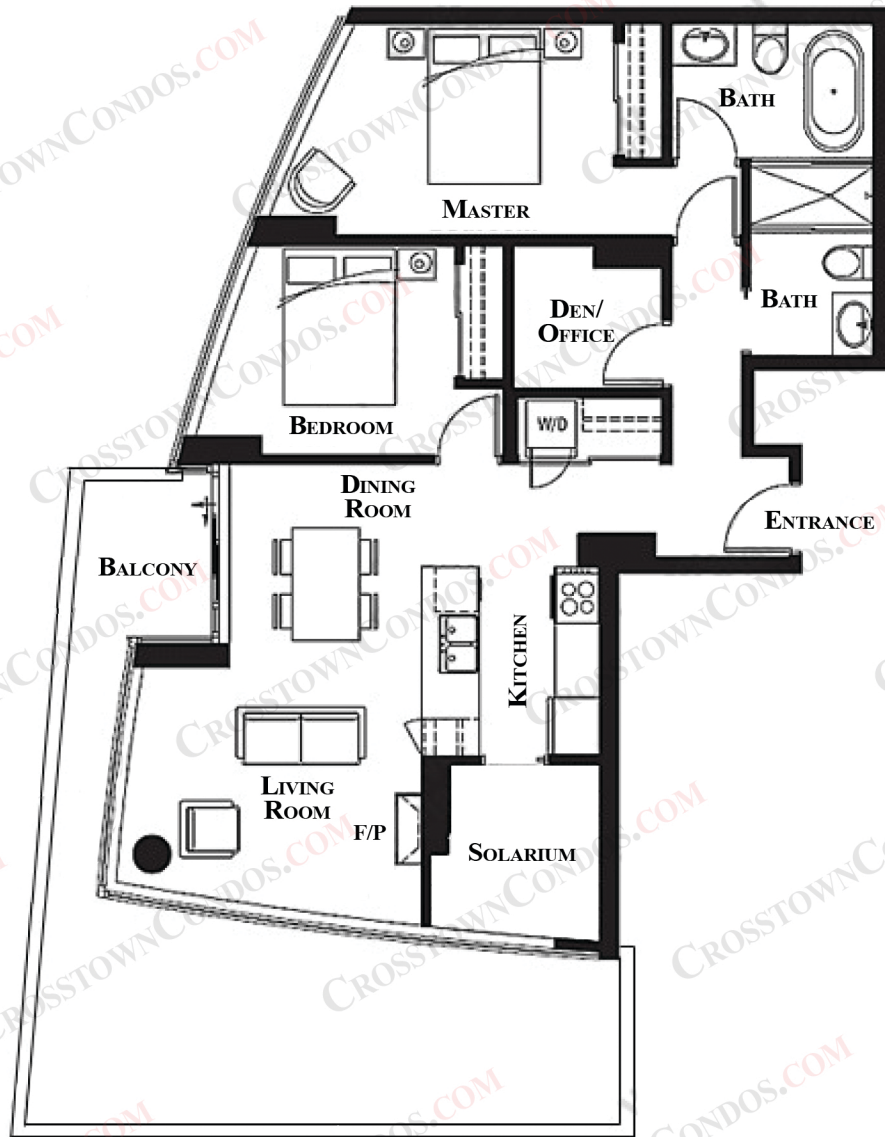

# CROSTOWNCONDOS.COM

---

**#208 - #1803/689 ABBOTT STREET**  
**2 BEDROOM**  
**1267 SQFT**