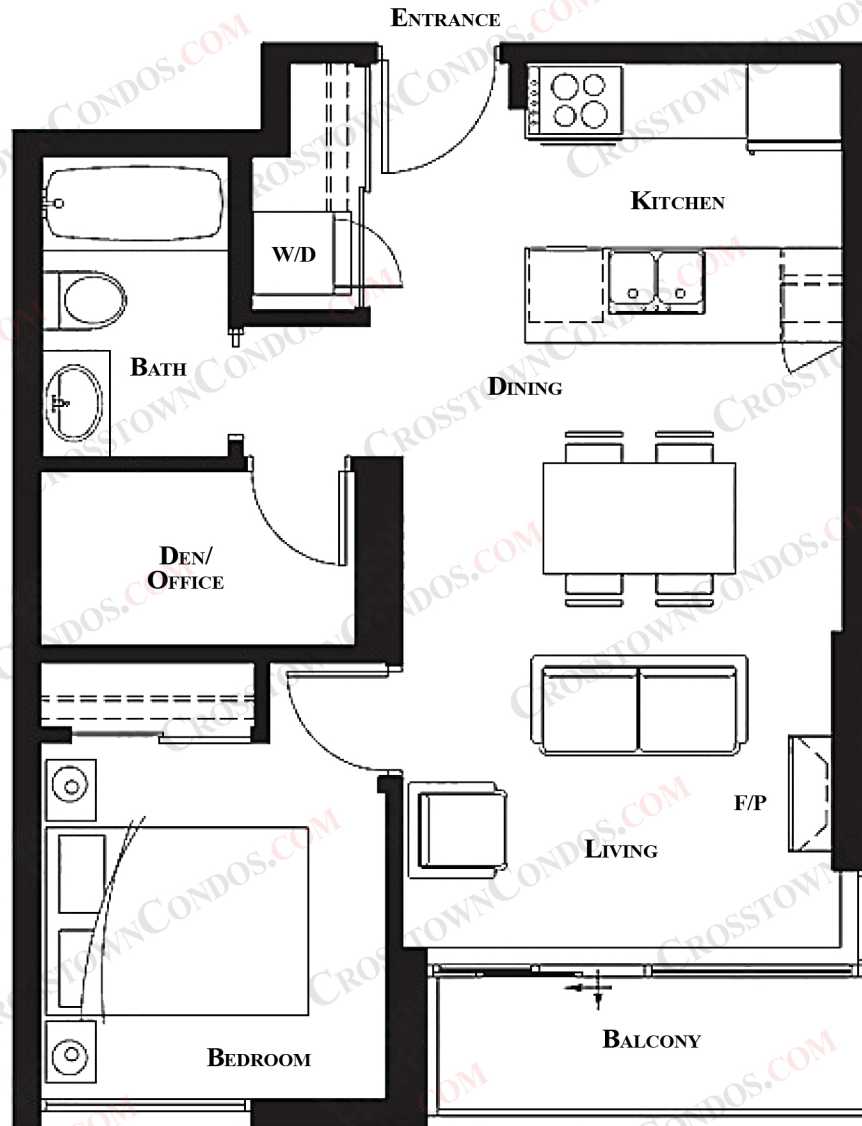

CROSTOWNCONDOS.COM

#306 - #1806/689 ABBOTT STREET

1 BEDROOM

579 SQFT