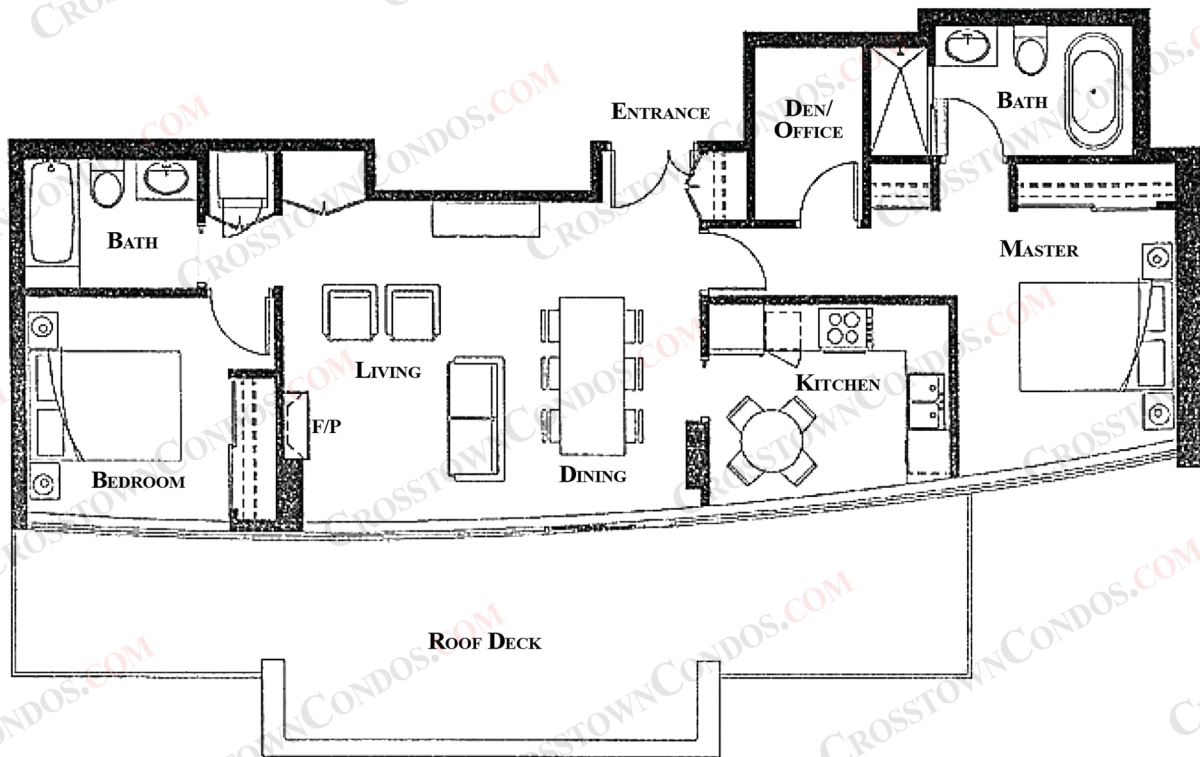

CROSTOWNCONDOS.COM

#3503/689 ABBOTT STREET

2 BEDROOM

1016 SqFt