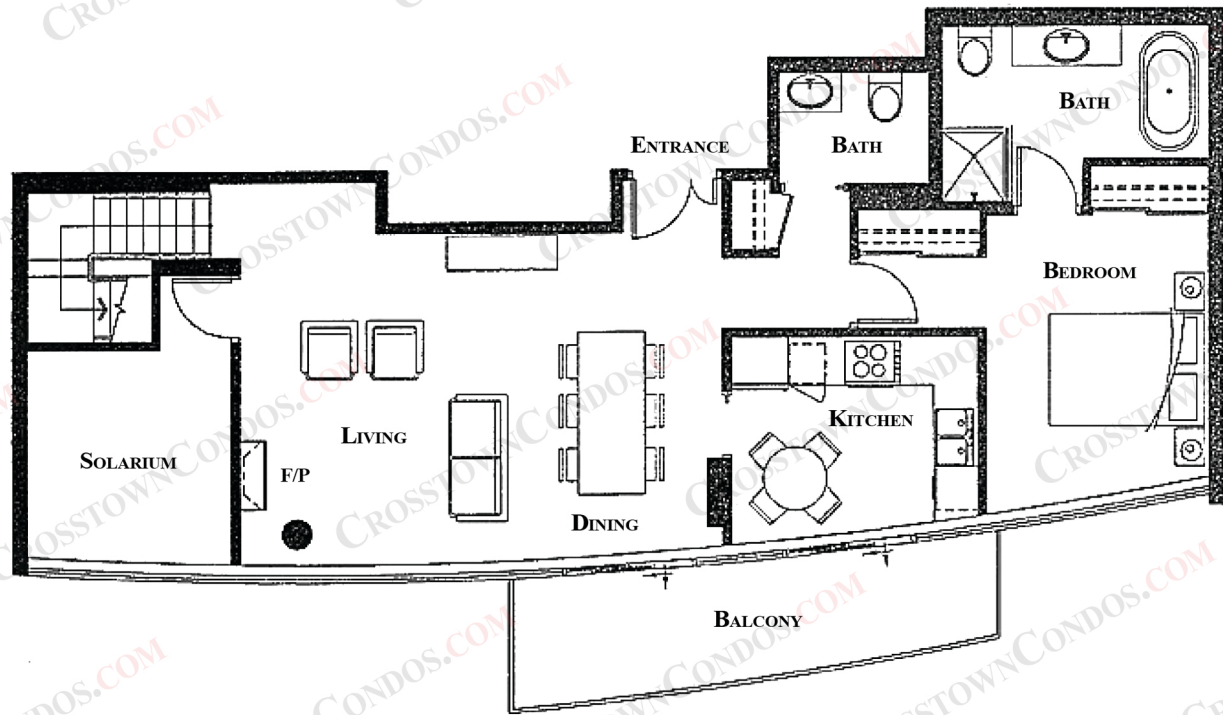

CROSTOWNCONDOS.COM

#3703/689 ABBOTT STREET
2 BEDROOM
1620 SQFT