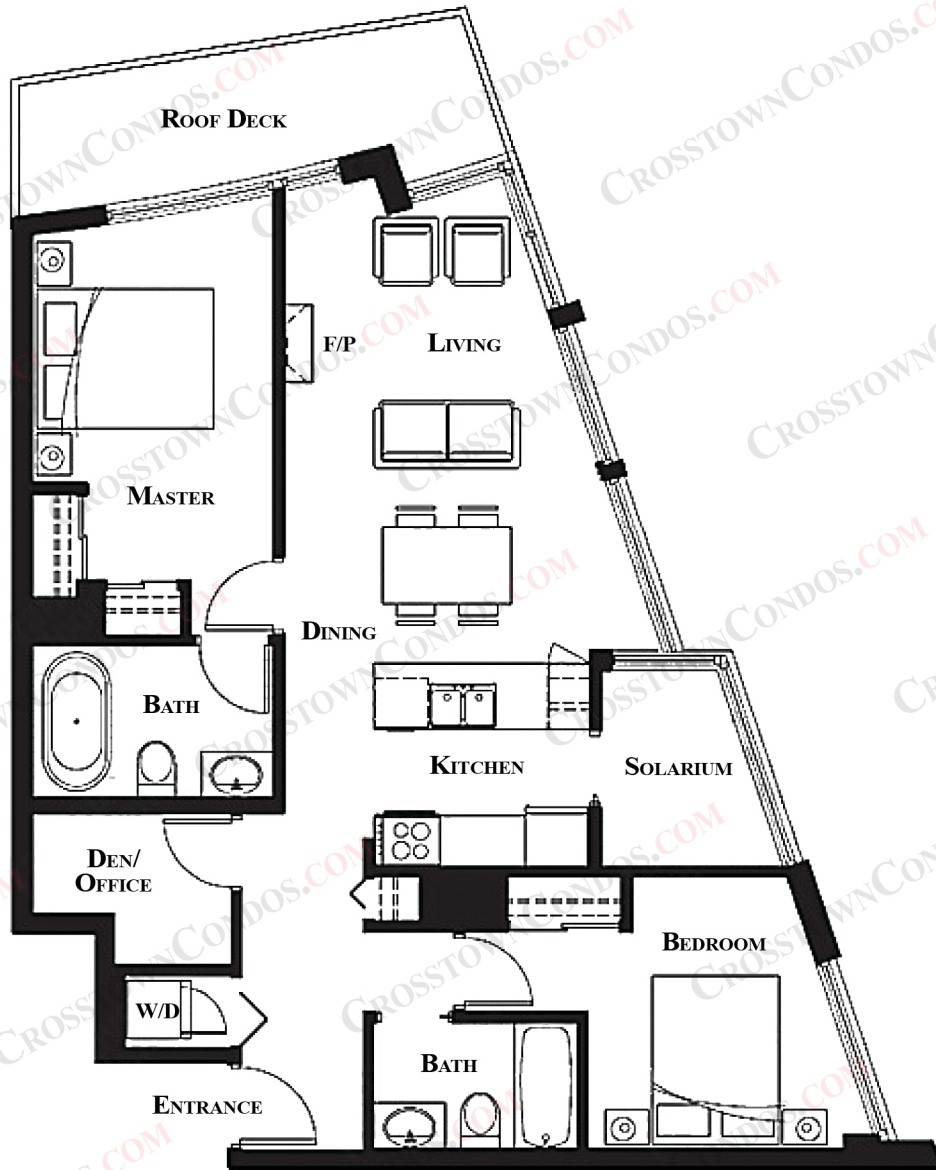

# CROSTOWNCONDOS.COM

**#506/188 KEEFER PL**

**1 BEDROOM**

**988 SqFt**